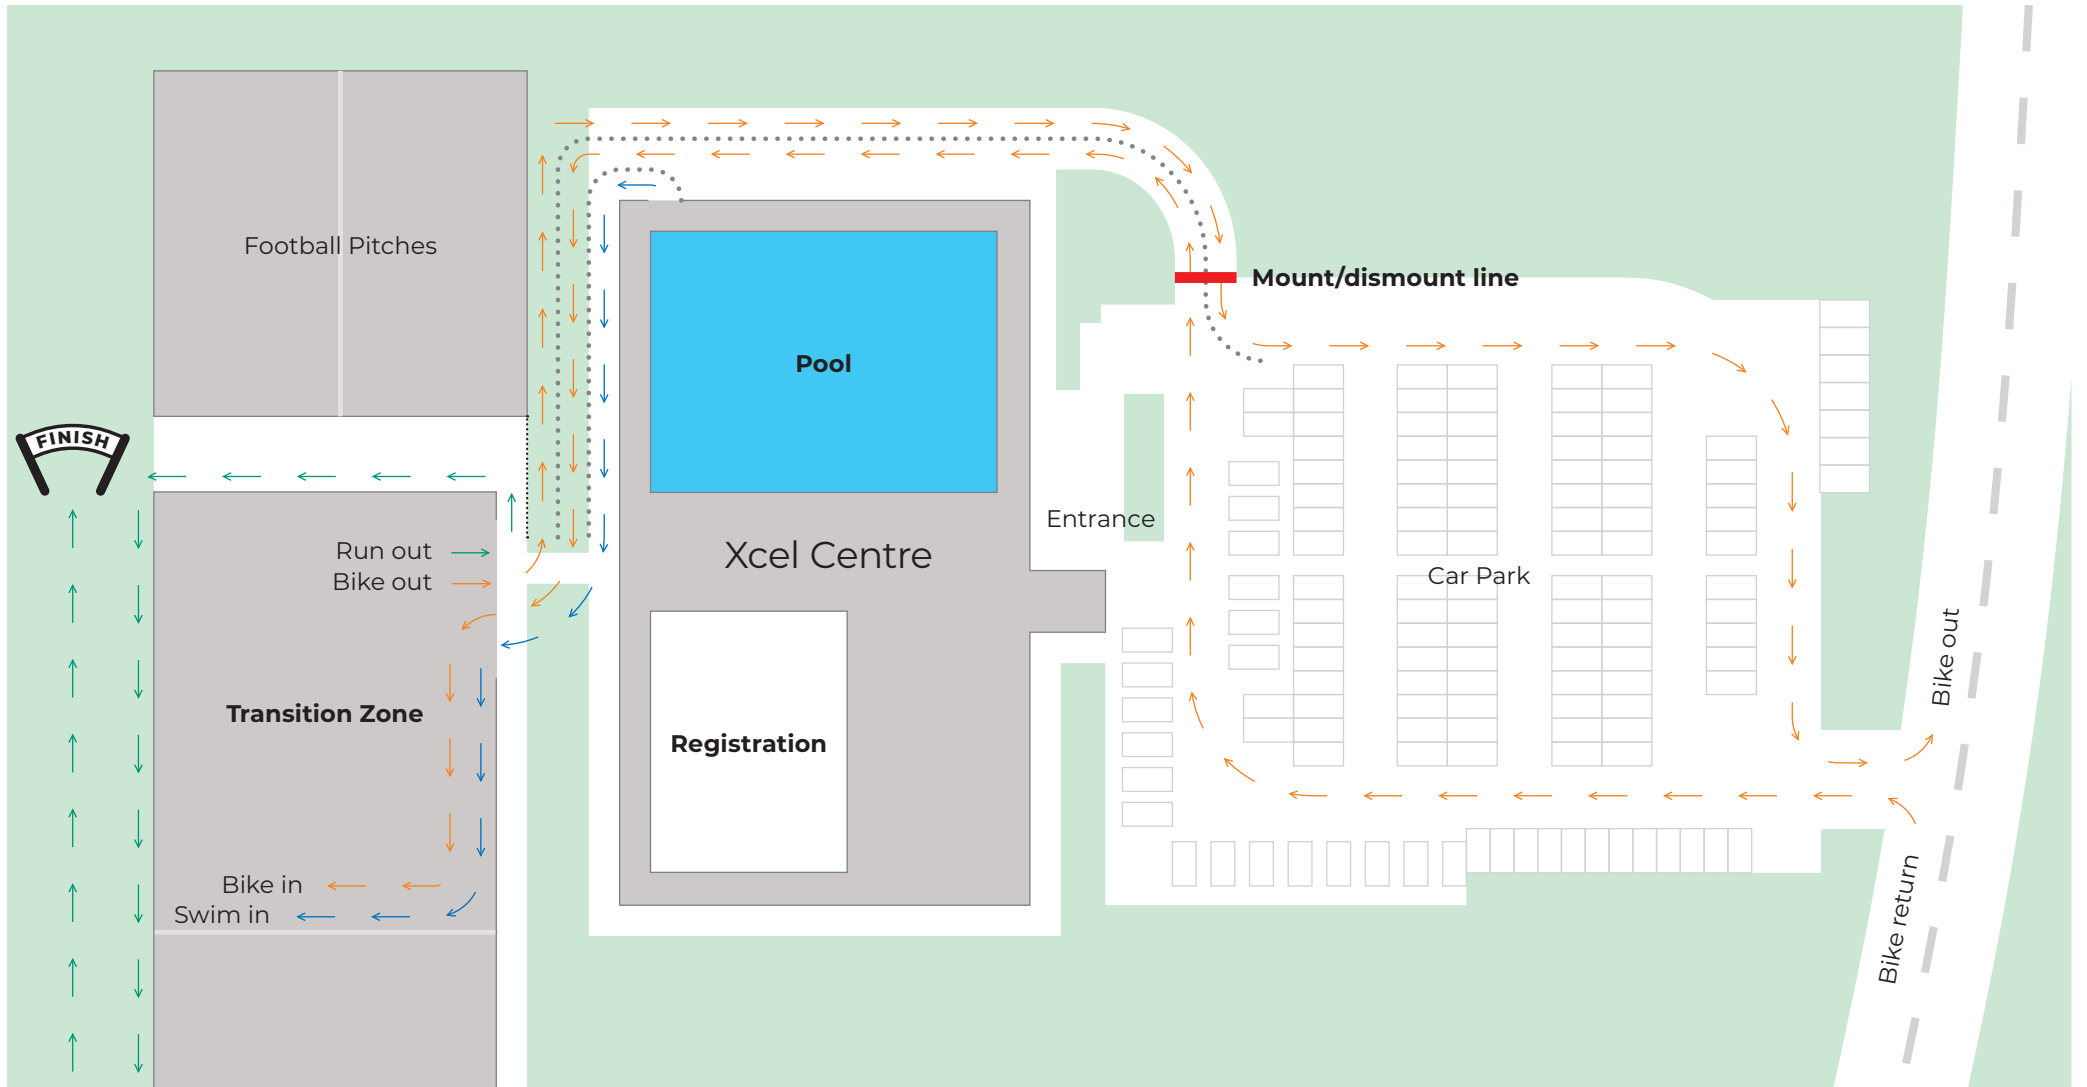

XCEL LAYOUT

COVENTRY SPRINT TRIATHLON

Run out/in
through school

This diagram is not to scale